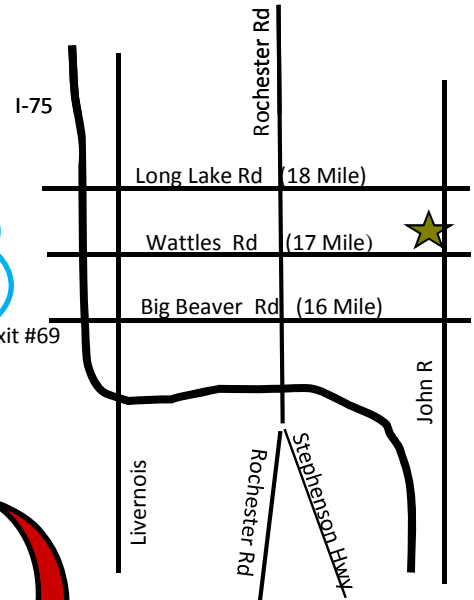

# TROY TRAIN SHOW

SUNDAY, JANUARY 17, 2010

10:00 am to 3:00 pm

Athens High School, 4333 John R., Troy, MI

Located just north of Wattles (17 Mile ) Rd.

Easy access from I-75 - See website for directions

**Enjoy a fun filled family afternoon!**

FREE Train Rides for the Kids!  
Provided by Andy's Railroad,  
Metro Detroit's Premier  
Trackless Train Company!  
~ Weather Permitting ~

Children's Activities!

Over 350 Tables!