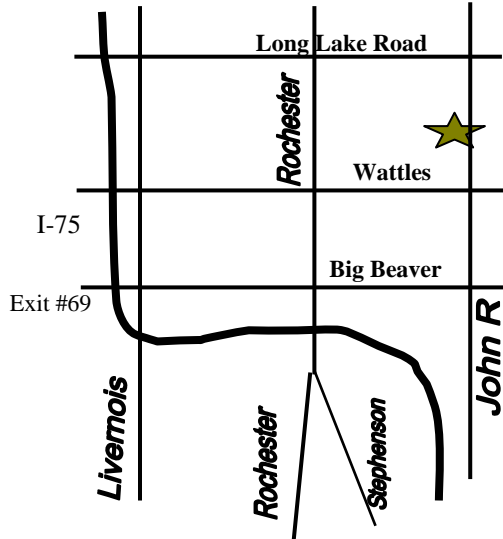

5th ANNIVERSARY

TROY TRAIN SHOW

MICHIGAN'S HIGHEST ATTENDED TRAIN SHOW in 2008

SUNDAY, JANUARY 18, 2009
10:00 am to 3:00 pm

ATHENS HIGH
SCHOOL
4333 JOHN R
TROY, MI 48085

TROY TRAIN SHOW

GENERAL ADMISSION STILL JUST $3.00!!
Children 12 & under free when accompanied by paid adult

FREE DOOR PRIZE DRAWING EVERY HOUR

350+ TABLES OF RAILROAD ITEMS

SPECIAL RAFFLE PRESALE BEGINNING IN OCTOBER

GREAT FOOD & REFRESHMENTS

LOTS OF FREE PARKING

VISIT

www.TroyTrainShow.org

FOR MORE INFORMATION OR CONTACT:

Tim Pagel 248-589-9028
Frank Lams 248-823-4052
Scott Bryan 248-823-5060
Annemarie DeLeo 248-823-4075

All proceeds are returned directly to Troy School District students through Troy Foundation For Educational Excellence teacher grants and student scholarships. For more information on the Foundation, call 248.823.4035 or visit the TFE's website: www.troy.k12.mi.us/foundation/index.htm

Scheduled to return - **Little Obie** - Canadian National's miniature diesel locomotive. Weather Permitting Little Obie will provide FREE rides to any child or adult in the parking lot.